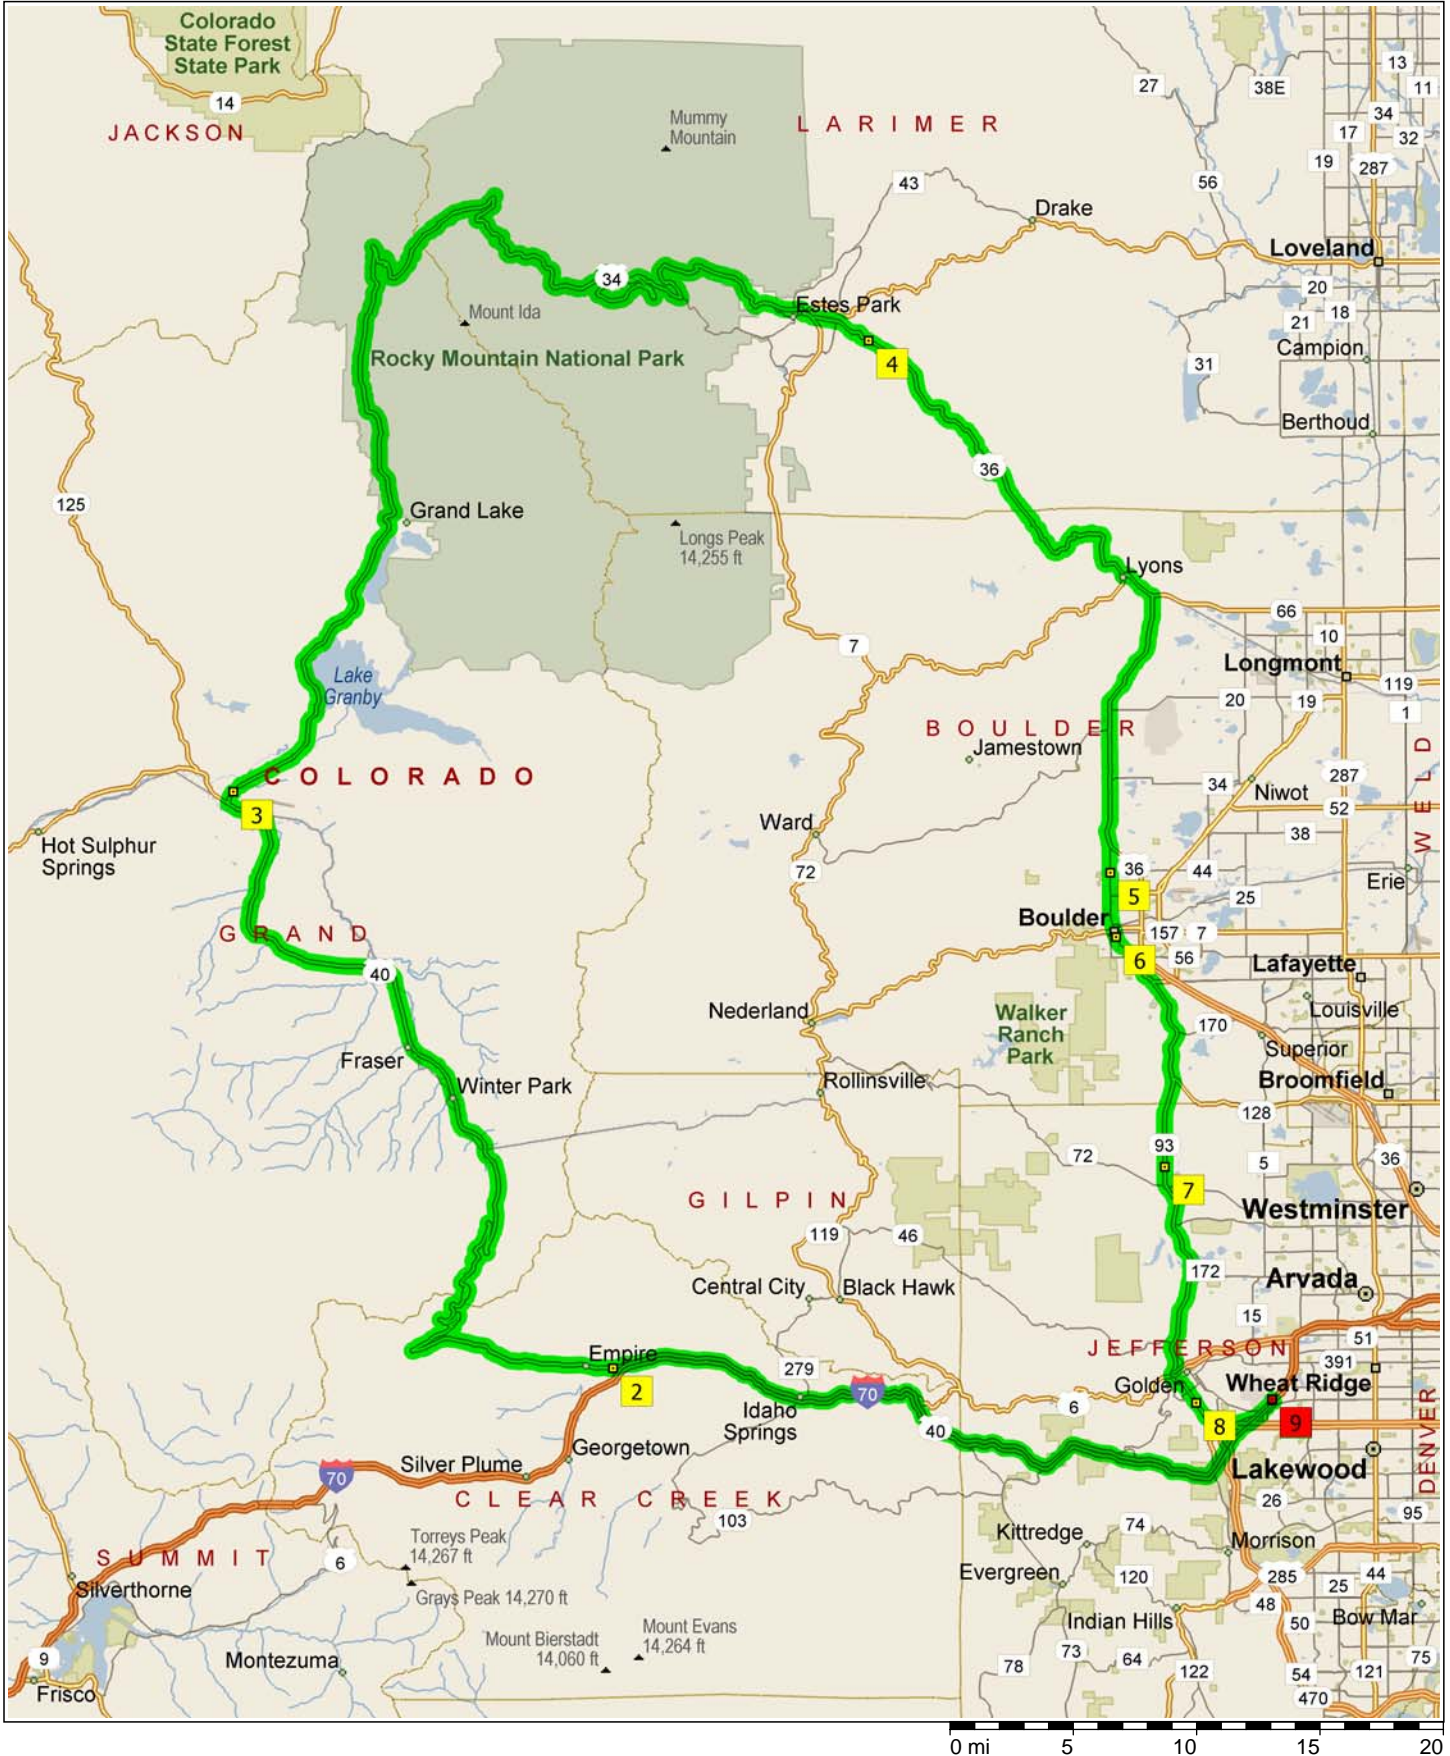

RMNP

200.8 miles; 4 hours, 5 minutes

9:00 AM	0.0 mi	1 Depart 1702 Denver West Blvd, Golden, CO 80401 on Ramp (South-West) for 0.2 mi towards I-70
9:00 AM	0.2 mi	Merge onto I-70 for 29.8 mi
9:30 AM	30.1 mi	At exit 232, turn RIGHT onto Ramp for 0.3 mi towards US-40 / Empire / Granby
9:30 AM	30.4 mi	Road name changes to CR-255 for 0.2 mi
9:31 AM	30.6 mi	Keep STRAIGHT onto US-40 for 0.4 mi
9:31 AM	31.0 mi	2 At 14460 US-40, Idaho Springs, CO 80452, stay on US-40 (West) for 46.1 mi
10:28 AM	77.1 mi	Keep RIGHT onto Local road(s) for 174 yds
10:28 AM	77.2 mi	Bear RIGHT (North) onto US-34 for 0.5 mi
10:28 AM	77.6 mi	3 At US-34, stay on US-34 (North-East) for 61.9 mi
11:44 AM	139.5 mi	Keep STRAIGHT onto US-36 [St Vrain Ave] for 3.0 mi
11:47 AM	142.5 mi	4 At 2279 US-36, Estes Park, CO 80517, stay on US-36 (East) for 17.3 mi
12:11 PM	159.8 mi	Turn LEFT (East) onto US-36 [SR-66] for 1.5 mi
12:14 PM	161.3 mi	Turn RIGHT (South) onto US-36 [SR-7] for 10.8 mi
12:25 PM	172.1 mi	Turn RIGHT (West) onto SR-7 [Broadway] for 1.1 mi
12:27 PM	173.1 mi	5 At 4104 SR-7, Boulder, CO 80304, stay on SR-7 [Broadway] (South) for 2.4 mi
12:32 PM	175.5 mi	Road name changes to Broadway for 10 yds
12:32 PM	175.5 mi	Road name changes to SR-93 [Broadway] for 0.3 mi
12:33 PM	175.8 mi	6 At 1542 Broadway, Boulder, CO 80302, stay on SR-93 [Broadway] (South) for 10.4 mi
12:47 PM	186.1 mi	7 At SR-93, stay on SR-93 (South) for 9.1 mi
12:57 PM	195.2 mi	Keep STRAIGHT onto US-6 [W 6th Ave] for 1.5 mi
12:59 PM	196.7 mi	8 At US-6, Golden, CO 80401, stay on US-6 [W 6th Ave] (South-East) for 1.9 mi
1:01 PM	198.7 mi	Keep LEFT onto I-70 Bus [US-40] for 1.1 mi
1:03 PM	199.8 mi	Take Ramp (LEFT) onto I-70 for 0.4 mi towards I-70
1:03 PM	200.3 mi	At exit 263, turn RIGHT onto Ramp for 0.4 mi towards Denver West Boulevard
1:04 PM	200.6 mi	Road name changes to Local road(s) for 21 yds
1:04 PM	200.6 mi	Turn LEFT (North-West) onto Denver West Blvd [Denver West-Marriott Blvd] for 0.1 mi
1:05 PM	200.8 mi	9 Arrive Denver West Blvd, Golden, CO 80401