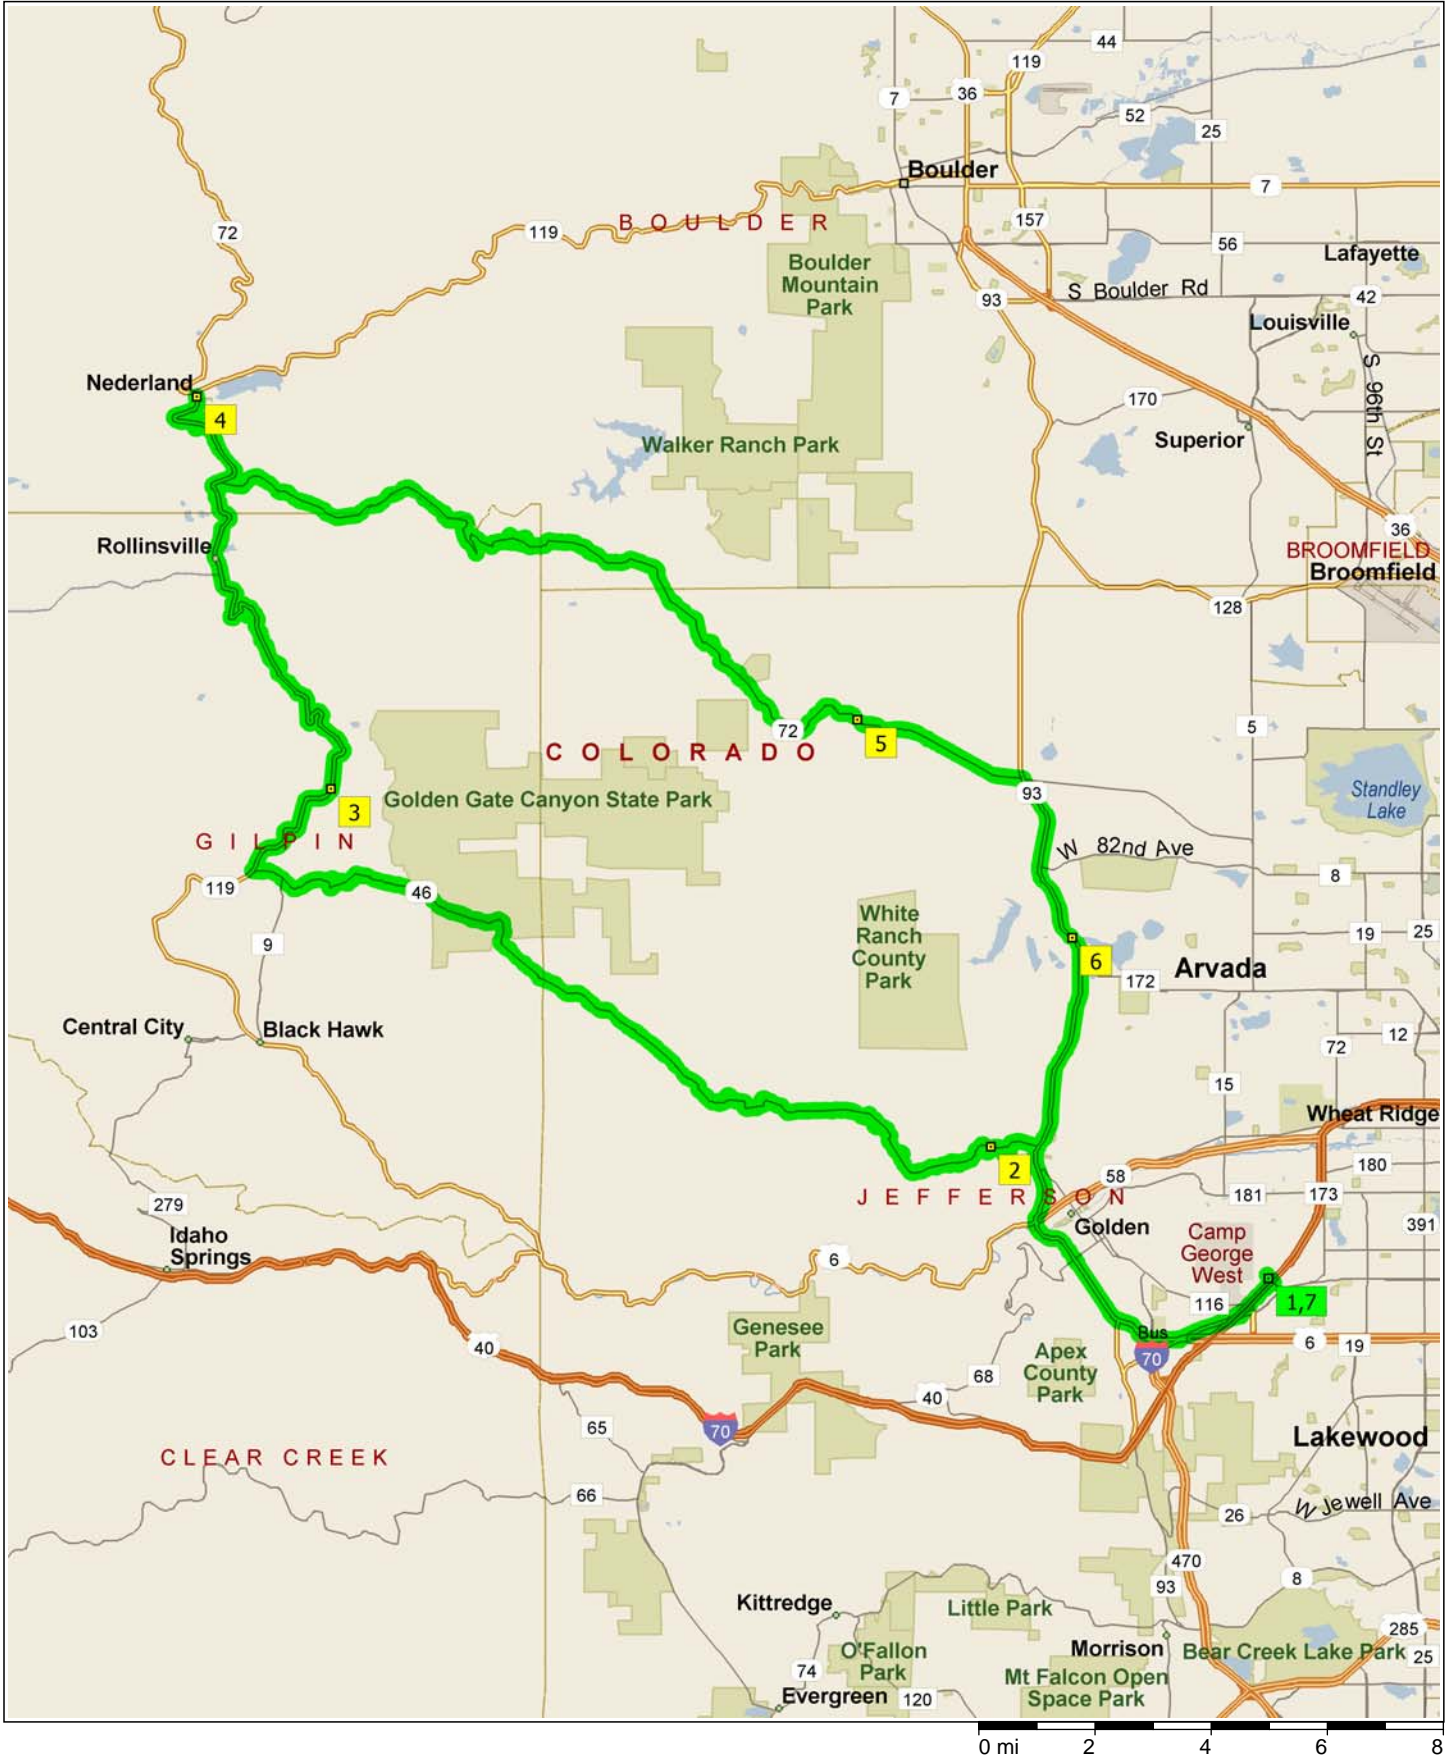

MadMapRide2

73.4 miles; 1 hour, 54 minutes

9:00 AM	0.0 mi	1 Depart Marriott Denver West Hotel [1717 Denver West Blvd, Golden, CO 80401, (303) 279-9100] on Denver West Blvd [Denver West-Marriott Blvd] (South-East) for 54 yds
9:00 AM	0.1 mi	Take Ramp (RIGHT) onto I-70 for 0.8 mi towards I-70
9:00 AM	0.8 mi	At exit 262, take Ramp (RIGHT) onto I-70 Bus [US-40] for 1.1 mi towards US-40 / W Colfax Ave / US-6
9:02 AM	1.9 mi	Take Local road(s) (RIGHT) onto US-6 [W 6th Ave] for 3.6 mi
9:07 AM	5.4 mi	Keep STRAIGHT onto SR-93 [Foothills Rd] for 1.4 mi
9:09 AM	6.8 mi	Turn LEFT (West) onto CR-70 [Golden Gate Canyon Rd] for 1.0 mi
9:11 AM	7.9 mi	Bear RIGHT (North-West) onto Local road(s) for 54 yds
9:11 AM	7.9 mi	2 At CR-70, return South-East on Local road(s) for 54 yds
9:11 AM	7.9 mi	Turn RIGHT (South) onto CR-70 [Golden Gate Canyon Rd] for 10.2 mi
9:28 AM	18.2 mi	Road name changes to SR-46 [Golden Gate Canyon Rd] for 6.5 mi
9:39 AM	24.6 mi	Turn RIGHT (North-East) onto SR-119 for 2.3 mi
9:43 AM	26.9 mi	3 At SR-119, stay on SR-119 (North) for 10.9 mi
10:00 AM	37.8 mi	4 At Park and Ride-Nederland [S Bridge St, Nederland, CO 80466], return South on SR-119 [SR-72] for 2.9 mi
10:05 AM	40.7 mi	Turn LEFT (East) onto SR-72 [Coal Creek Canyon Dr] for 2.8 mi
10:08 AM	43.5 mi	Keep STRAIGHT onto SR-72 for 5.1 mi
10:19 AM	48.6 mi	Bear RIGHT (East) onto SR-72 [Coal Creek Canyon Rd] for 7.7 mi
10:32 AM	56.2 mi	5 At SR-72, stay on SR-72 [Coal Creek Canyon Rd] (South-East) for 3.1 mi
10:35 AM	59.3 mi	Keep RIGHT onto Local road(s) for 131 yds
10:36 AM	59.4 mi	Bear RIGHT (South) onto SR-93 [Foothills Rd] for 3.1 mi
10:40 AM	62.5 mi	6 At SR-93, stay on SR-93 [Foothills Rd] (East) for 5.2 mi
10:45 AM	67.7 mi	Keep STRAIGHT onto US-6 [W 6th Ave] for 3.5 mi
10:50 AM	71.1 mi	Keep LEFT onto I-70 Bus [US-40] for 1.1 mi
10:51 AM	72.3 mi	Take Ramp (LEFT) onto I-70 for 0.4 mi towards I-70
10:52 AM	72.7 mi	At exit 263, turn RIGHT onto Ramp for 0.4 mi towards Denver West Boulevard
10:52 AM	73.1 mi	Road name changes to Local road(s) for 21 yds
10:52 AM	73.1 mi	Turn LEFT (North-West) onto Denver West Blvd [Denver West-Marriott Blvd] for 0.2 mi
10:53 AM	73.3 mi	Turn LEFT to stay on Denver West Blvd [Denver West-Marriott Blvd] for 109 yds
10:54 AM	73.4 mi	7 Arrive Marriott Denver West Hotel [1717 Denver West Blvd, Golden, CO 80401, (303) 279-9100]