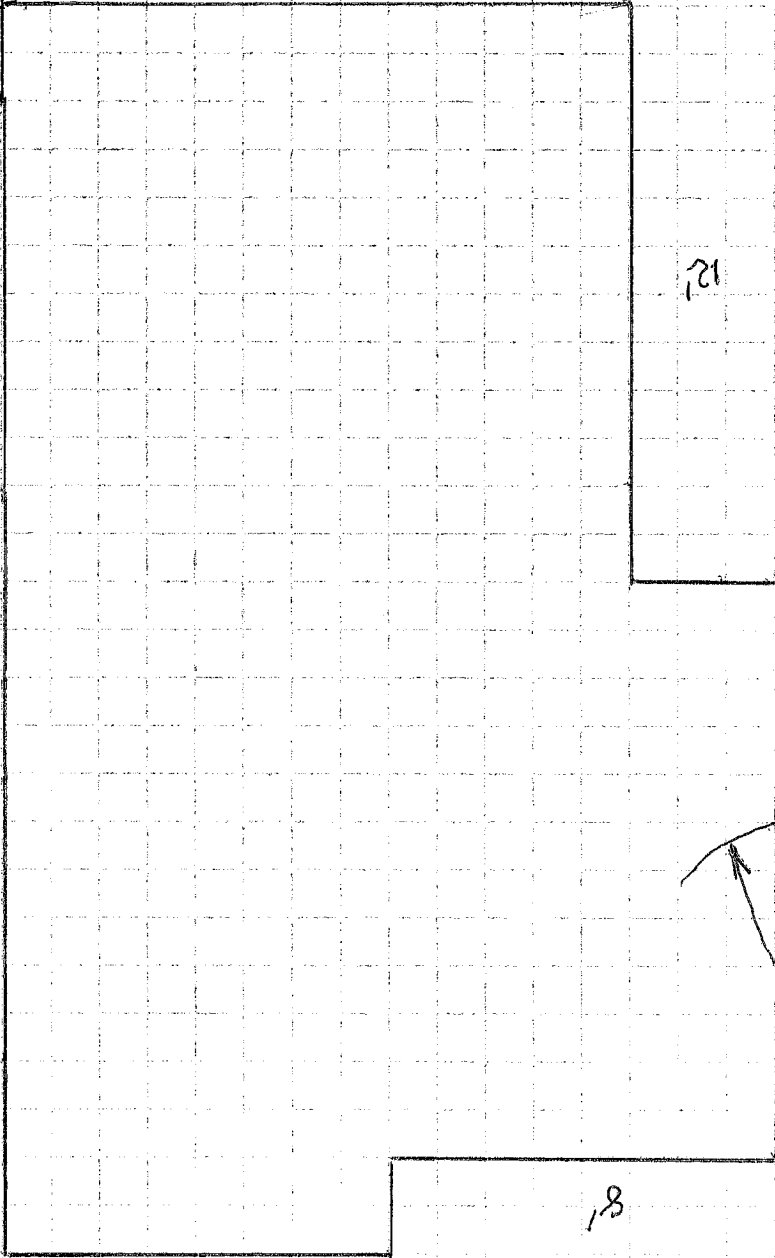

SE CORNER ROOM  
KATIE'S ROOM

22'

16'

IF NECESSARY MOVE  
WALL SOUTH TO ALLOW  
TOILET DRAIN TO MISS  
BEAM

← BATH ROOM

BED ROOMS

16

MASTER BED ROOM

14'

MASTER BATHROOM

10'

SHOWER

SINK

8'

8'

WALKING CLOSET

6'

BOB'S ROOM

26'

8'

8'

13'

12'

12'