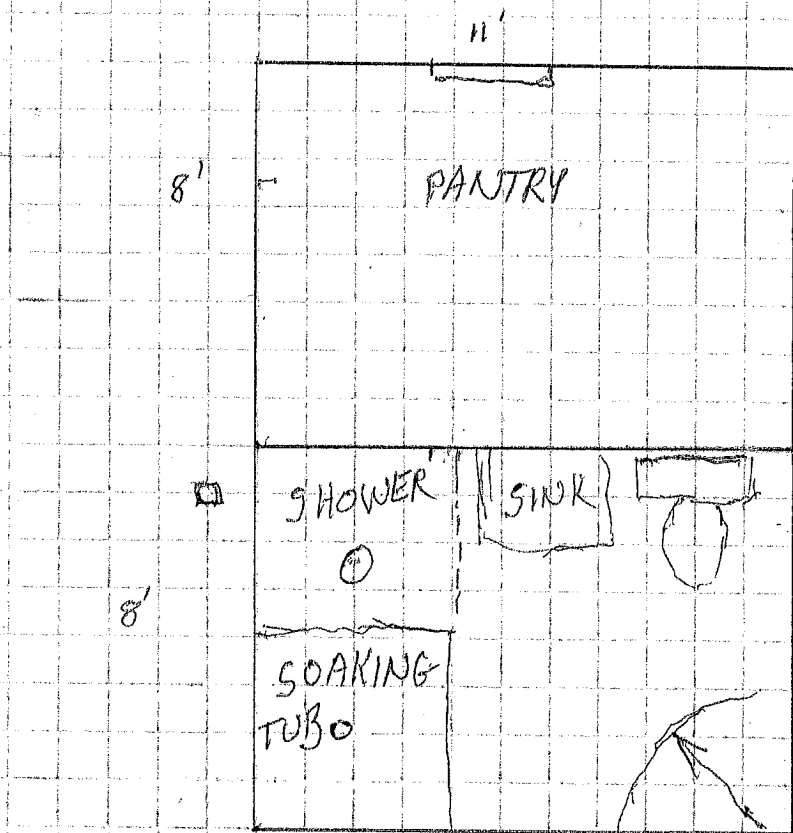

SE CORNER ROOM  
KATIE'S ROOM

22'

16'

IF NECESSARY MOVE  
WALL SOUTH TO ALLOW  
TOILET DRAIN TO MISS  
BEAM

← BATH ROOM

BED ROOMS

16

MASTER BED ROOM

14'

MASTER BATHROOM

10'

SHOWER

SINK

8'

8'

WALKING CLOSET

6'

BOB'S ROOM

26'

8'

8'

13'

12'

12'

COLONNA

FIRST FLOOR