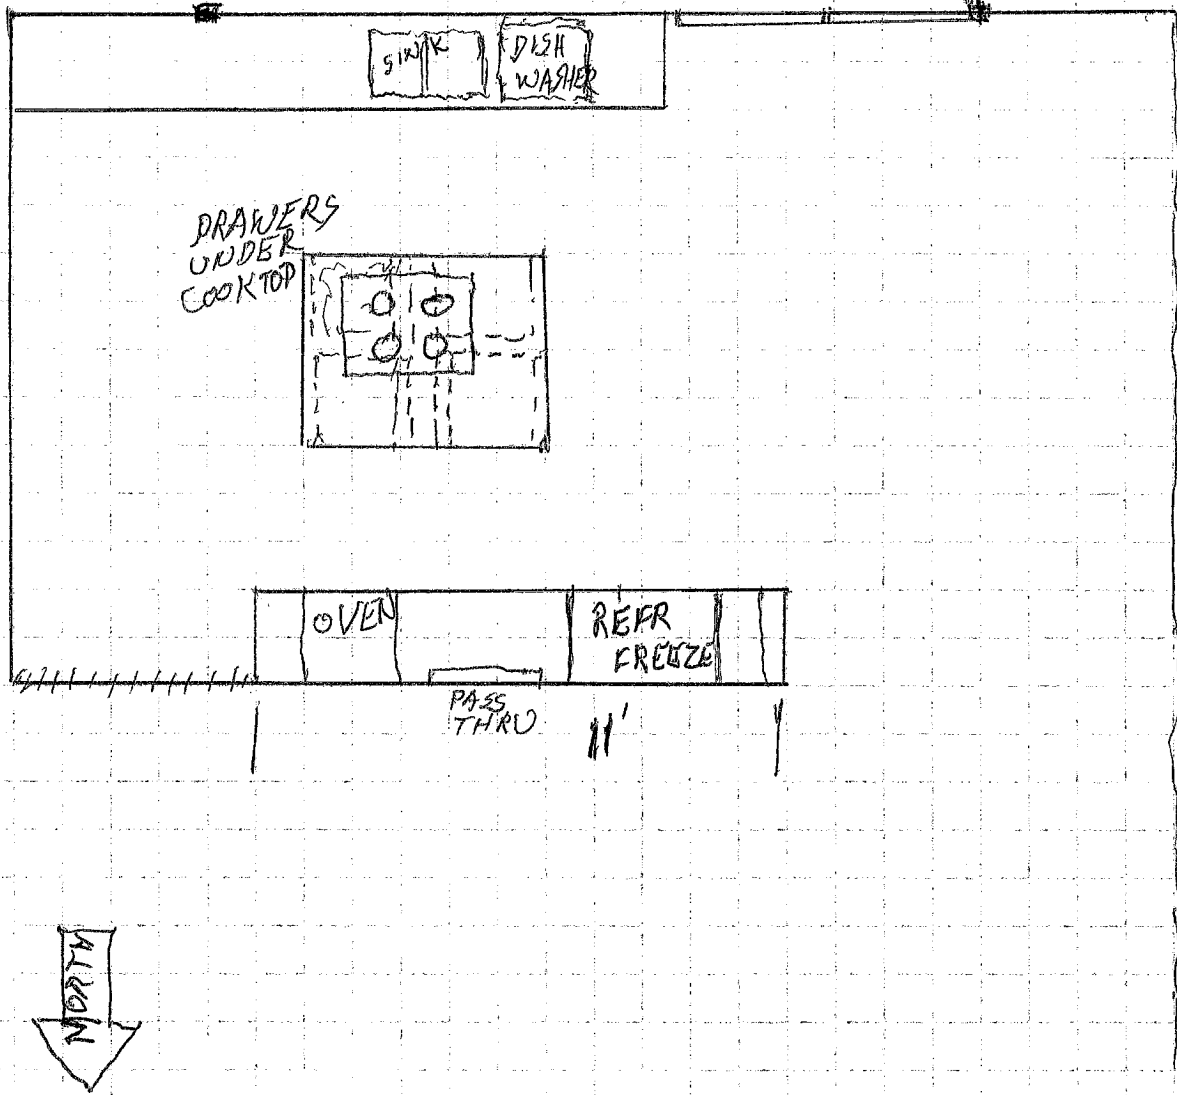

SE CORNER ROOM  
KATIE'S ROOM

22'

16'

IF NECESSARY MOVE  
WALL SOUTH TO ALLOW  
TOILET DRAIN TO MISS  
BEAM

← BATH ROOM

BED ROOMS

16

MASTER BED ROOM

14'

MASTER BATHROOM

10'

SHOWER

SINK

8'

8'

WALKING CLOSET

6'

BOB'S ROOM

26'

8'

8'

13'

12'

12'

COLONNA

FIRST FLOOR