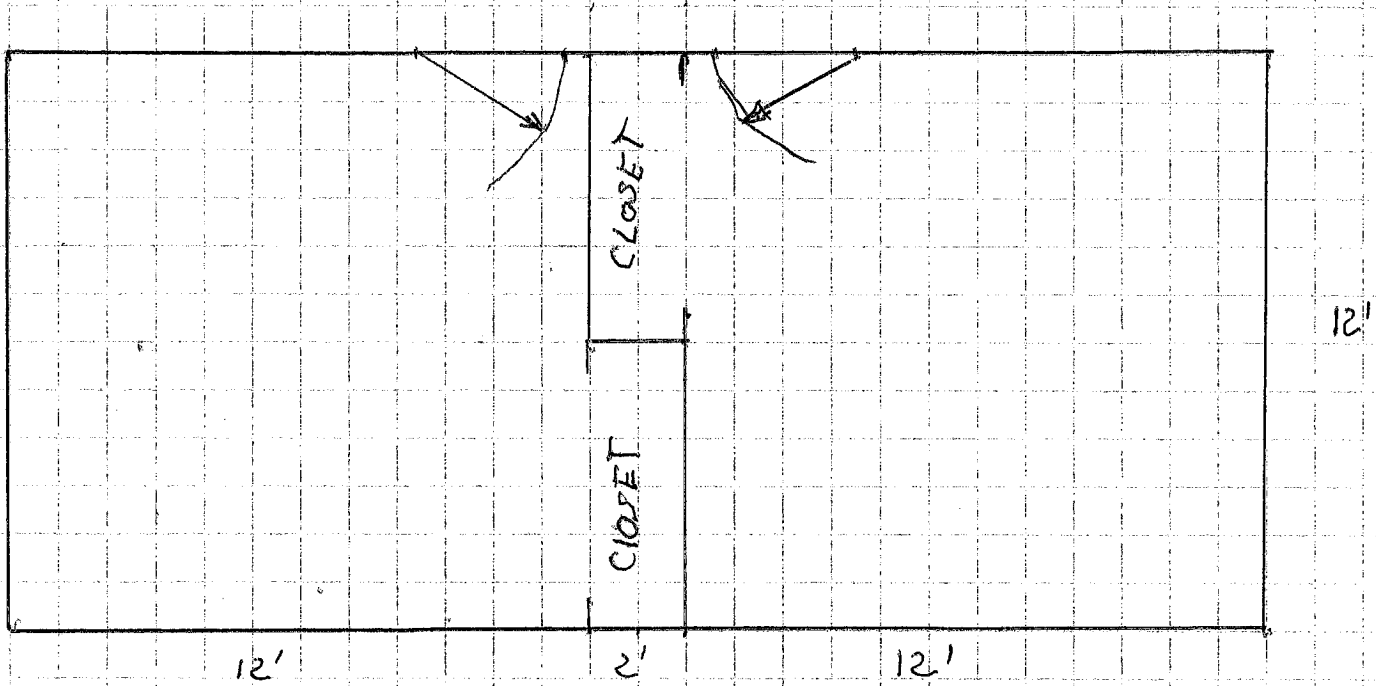

SE CORNER ROOM  
KATIE'S ROOM

22'

16'

IF NECESSARY MOVE  
WALL SOUTH TO ALLOW  
TOILET DRAIN TO MISS  
BEAM

← BATH ROOM

BED ROOMS

16

MASTER BED ROOM

14'

MASTER BATHROOM

10'

SHOWER

SINK

8'

8'

WALKING CLOSET

6'

BOB'S ROOM

26'

8'

8'

13'

12'

12'