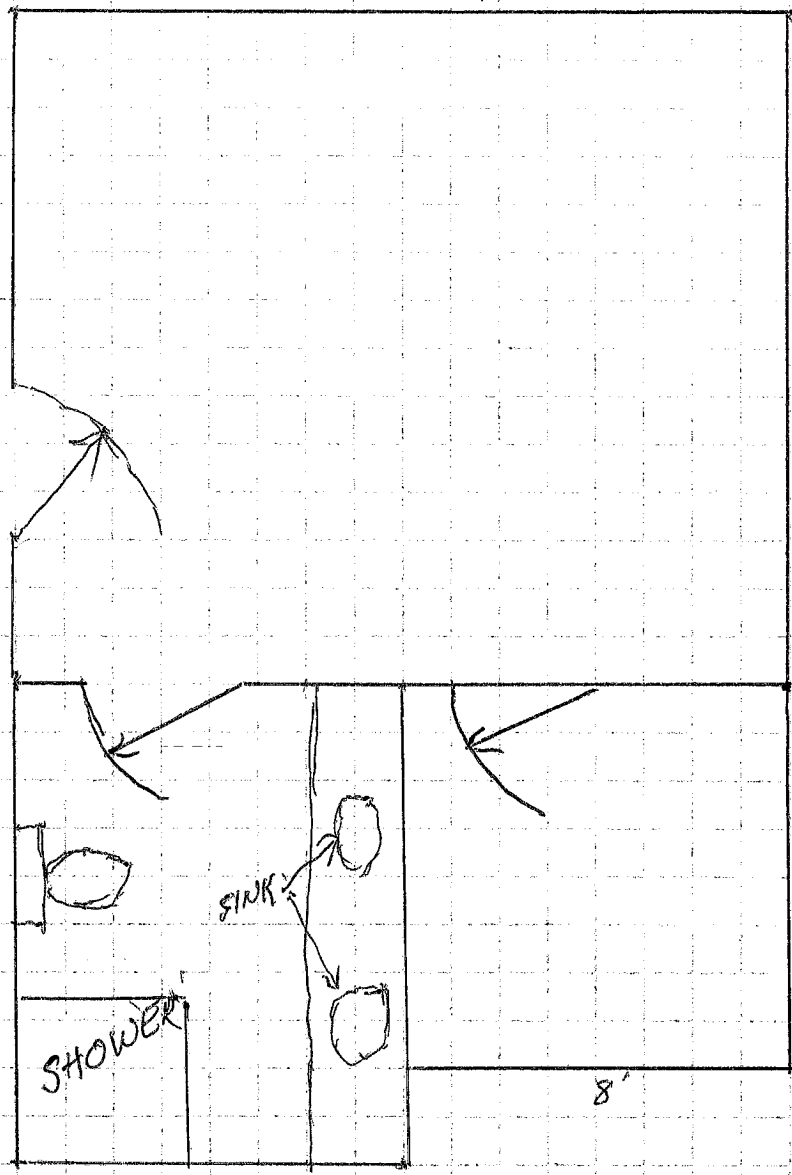

SE CORNER ROOM  
KATIE'S ROOM

22'

16'

IF NECESSARY MOVE  
WALL SOUTH TO ALLOW  
TOILET DRAIN TO MISS  
BEAM

← BATH ROOM

BED ROOMS

16

MASTER BED ROOM

14'

MASTER BATHROOM

10'

SHOWER

SINK

8'

8'

WALKING CLOSET

6'

BOB'S ROOM

26'

8'

8'

13'

12'

12'